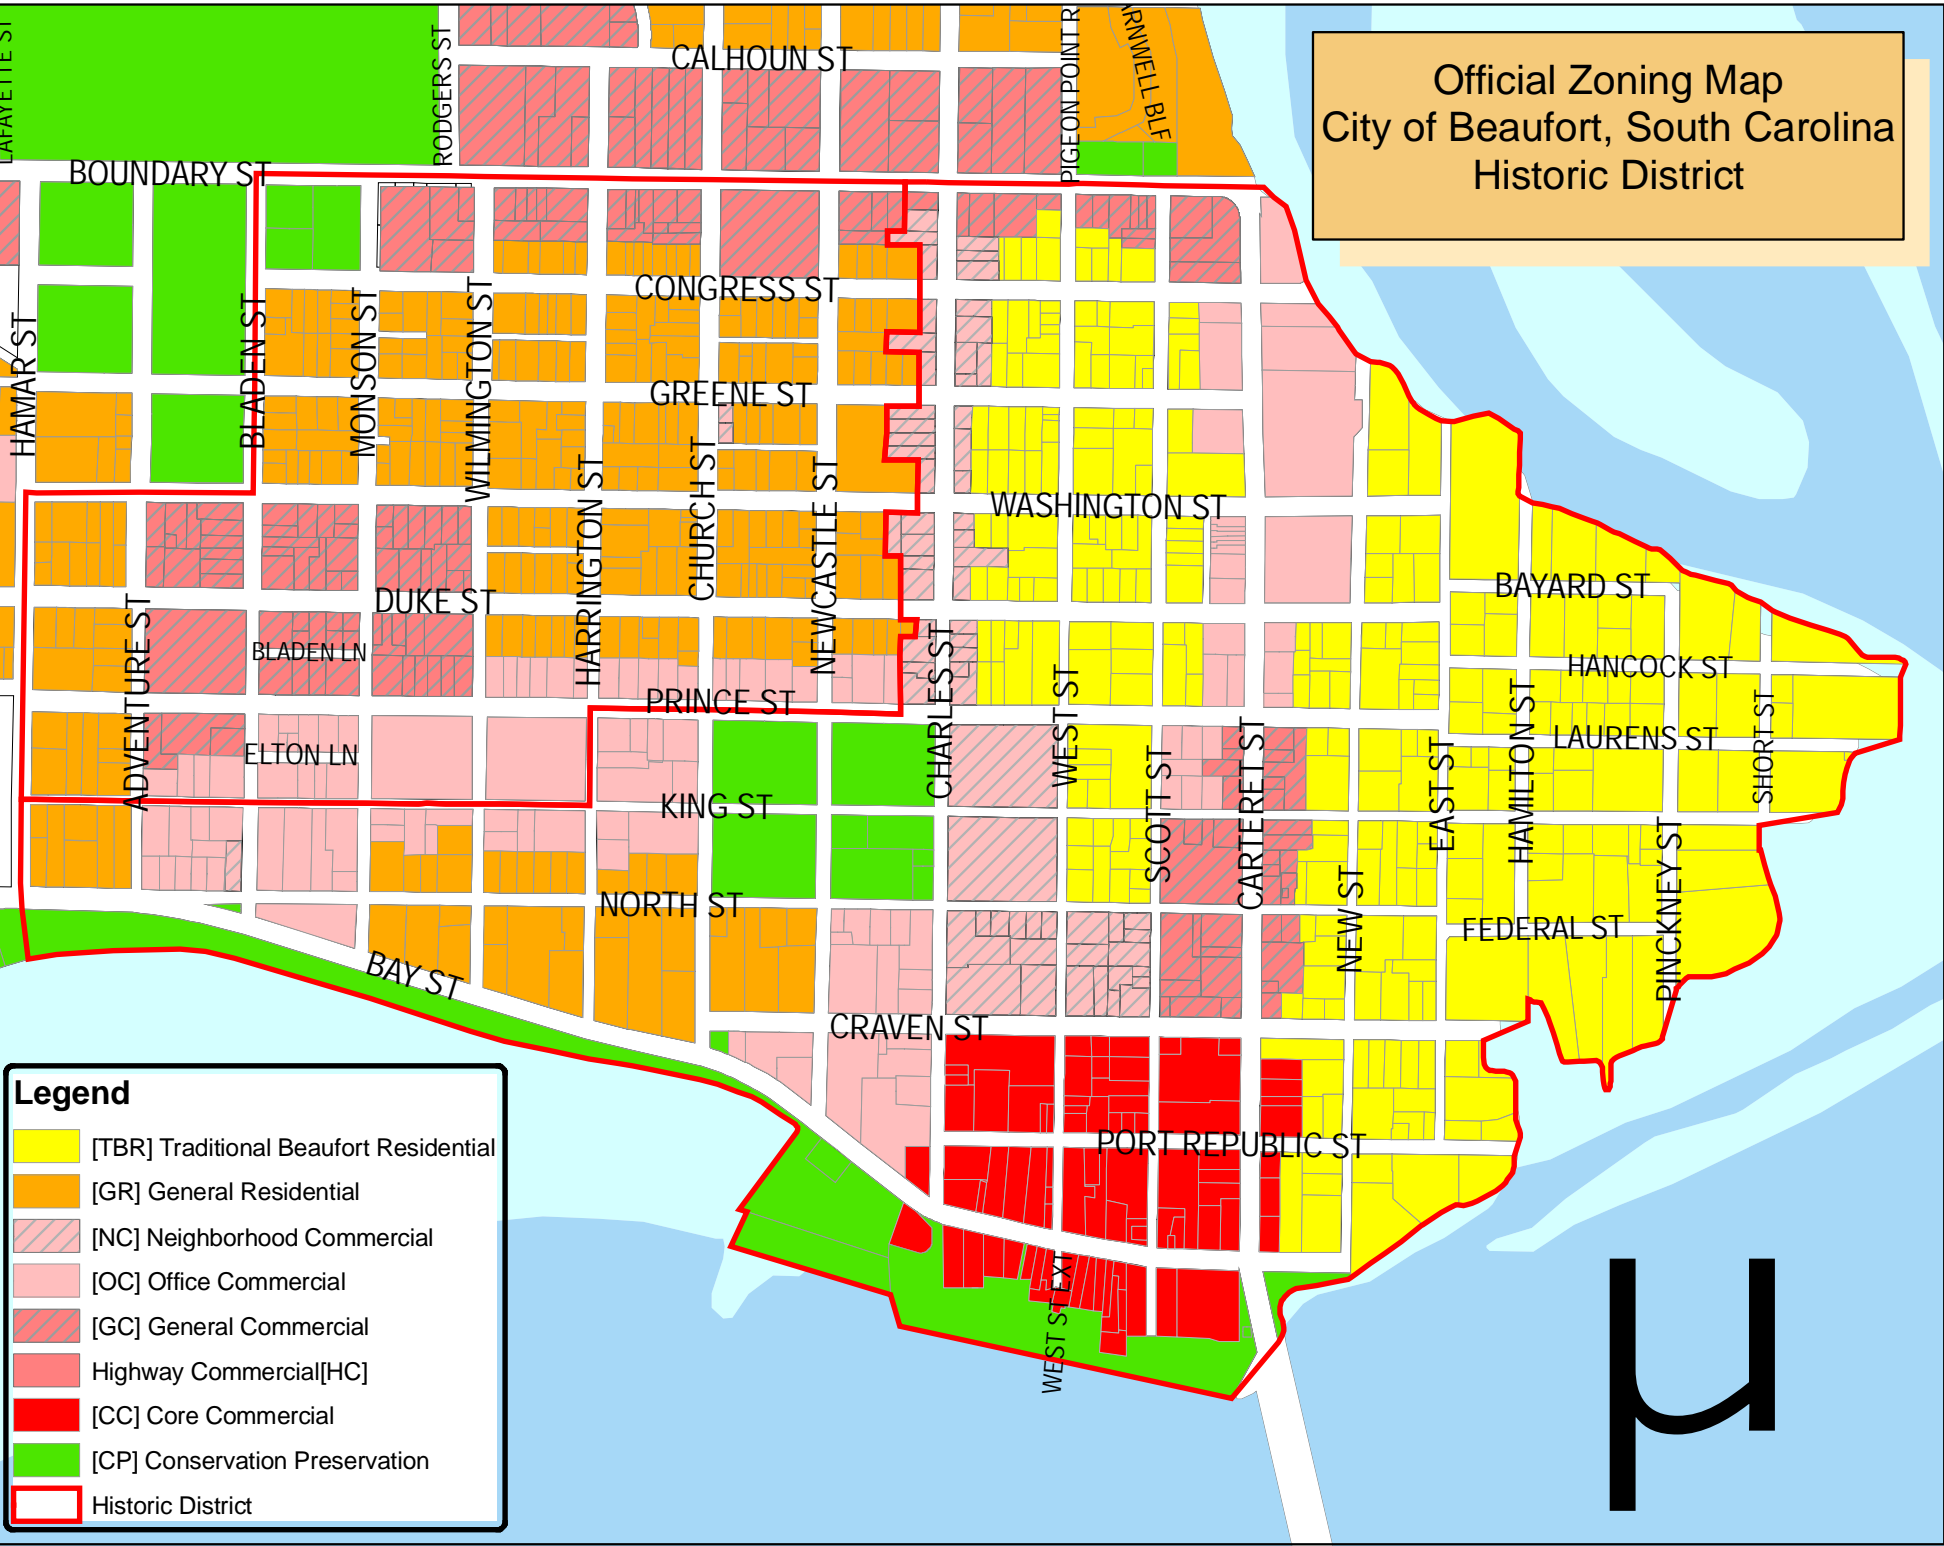

Official Zoning Map
 City of Beaufort, South Carolina
 Historic District

Legend

- [TBR] Traditional Beaufort Residential
- [GR] General Residential
- [NC] Neighborhood Commercial
- [OC] Office Commercial
- [GC] General Commercial
- Highway Commercial[HC]
- [CC] Core Commercial
- [CP] Conservation Preservation
- Historic District